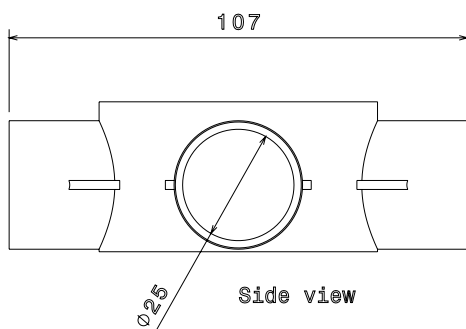

Packed in qty 20

ADDITIONAL NOTES

Manufactured to BS4607 part 1
Product includes 2 x M4 Brass Inserts

Isometric view

Front view

Side view

Top view