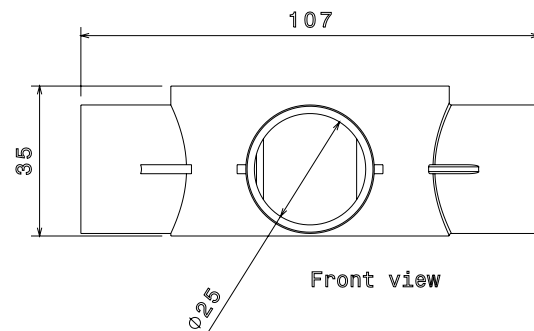

PRODUCT CODE: PB15B
PVC CONDUIT BOX

DESCRIPTION

25mm Intersection PVC Conduit Box

FINISH

Black

MATERIAL

PVC

PACKAGING

Packed in qty 20

ADDITIONAL NOTES

Manufactured to BS4607 part 1
Product includes 2 x M4 Brass Inserts

Isometric view

Front view

Side view

Top view