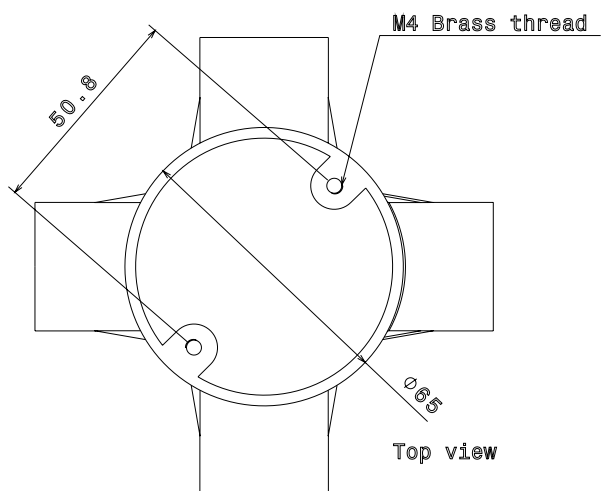

PRODUCT CODE: PB15B
PVC CONDUIT BOX

DESCRIPTION

25mm Intersection PVC Conduit Box

FINISH

Black

MATERIAL

PVC

PACKAGING

Packed in qty 20

ADDITIONAL NOTES

Manufactured to BS4607 part 1
Product includes 2 x M4 Brass Inserts

Isometric view

Front view

Side view

Top view